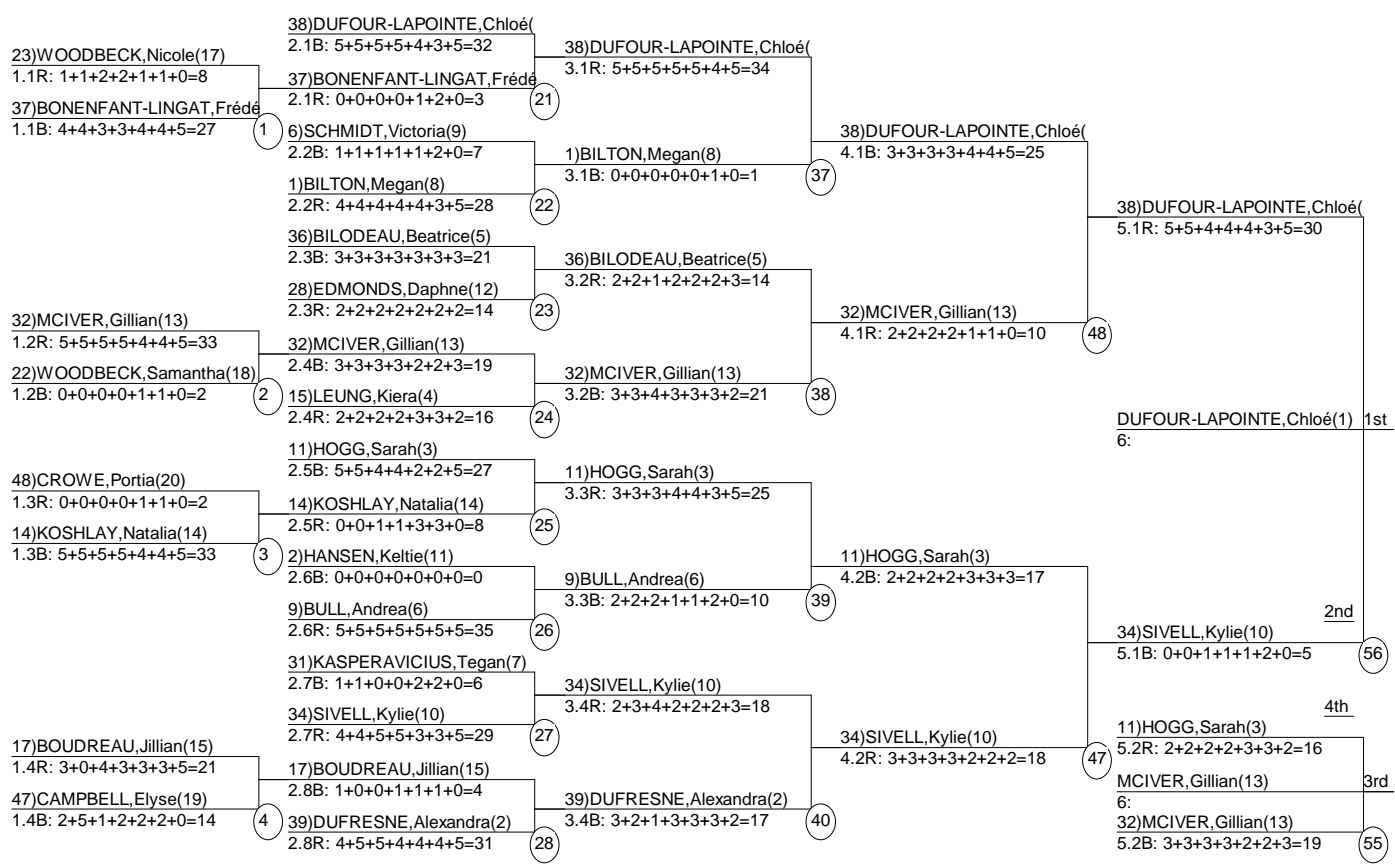

Jeux du Canada Games
Mt. Sima, Whitehorse, Yukon
March 1, 2007 (Thursday) ()

Head Judge: ROBICHAUD,Real
Chief of Comp: GAUTHIER,Vincent
T.D.: HOWARD,Rick
Chief of Scoring: LAVOIE,Christian
Judge 1: MIROTA,Henri
Judge 2: CARVELL,Gerry
Judge 3: TODD,Stephanie
Judge 4: GINGRAS,Danielle
Judge 5: HATELEY,Donna
Judge 6: JENOURE-MACDONALD,Anne
Judge 7: RANKINE,Steve

Course: Coyote
Length: 195 m
Width: 17.5 m
Pitch: 22 deg
Head Judge
Chief of Scoring
T.D.

Duals Female Mt. Sima, Whitehorse
FreeStyle Points (By DualsRun-order) Jeux du Canada Games
Date: Mar 1, 2007 (Thu) Time: 3:21 pm

Female